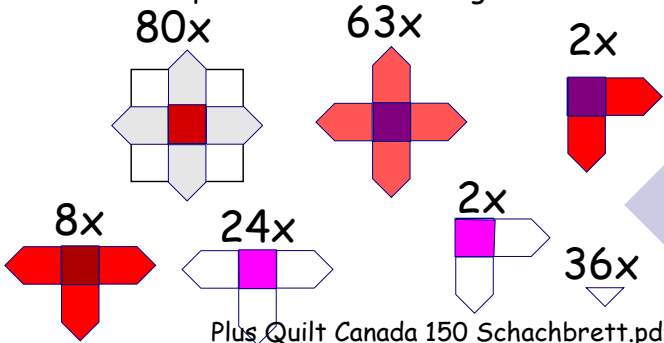

colored squares for the middle ca. 2,5" x 2,5" = 179 total
 neutral squares around the big Plus unit: 80x4 total

Plus Quilt Canada 150 Schachbrett.pdf
 colored scraps + neutral colored scraps
 ca. 1,65 m x 2,05 m