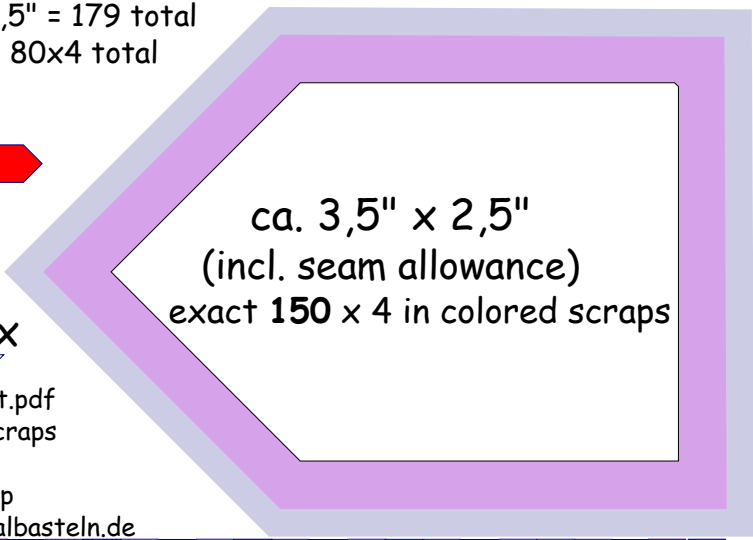

colored squares for the middle ca. 2,5" x 2,5" = 179 total
 neutral squares around the big Plus unit: 80x4 total

Plus Quilt Canada 150 Schachbrett.pdf
 colored scraps + neutral colored scraps
 ca. 1,65 m x 2,05 m