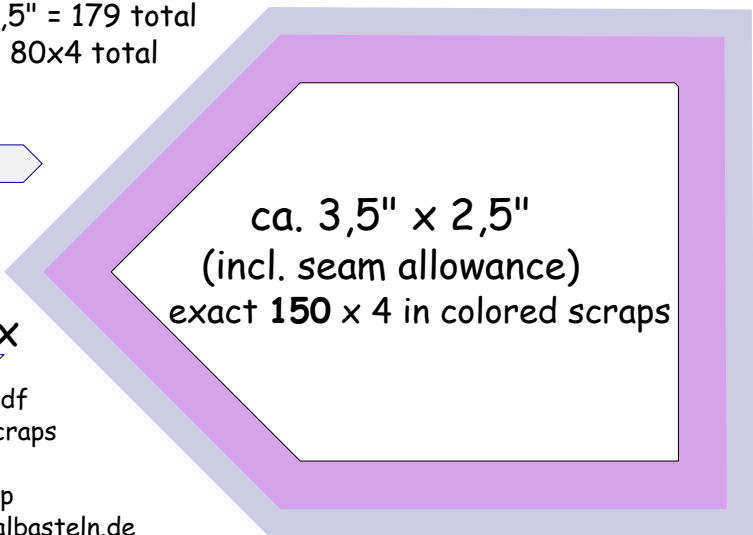

colored squares for the middle ca. 2,5" x 2,5" = 179 total  
neutral squares around the big Plus unit: 80x4 total

Plus Quilt Canada 150 Mandala.pdf  
colored scraps + neutral colored scraps  
ca. 1,65 m x 2,05 m