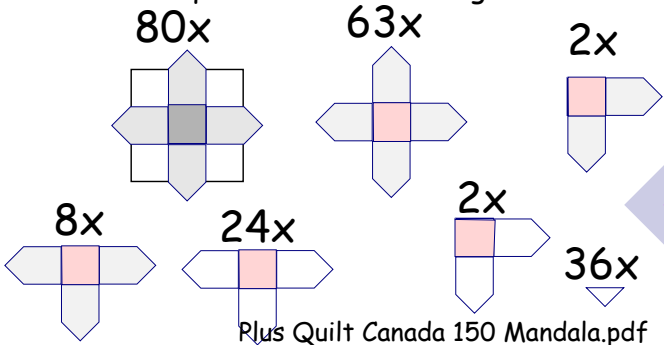

colored squares for the middle ca. 2,5" x 2,5" = 179 total  
neutral squares around the big Plus unit: 80x4 total

Plus Quilt Canada 150 Mandala.pdf  
colored scraps + neutral colored scraps  
ca. 1,65 m x 2,05 m